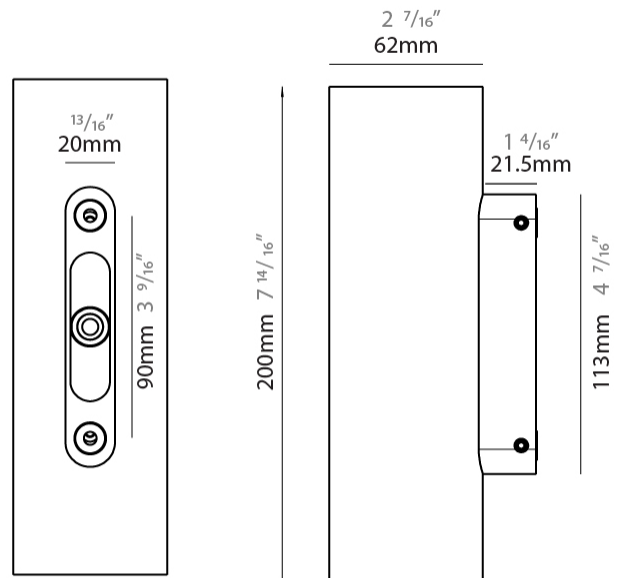

1. To build a product code in our configurator select the specify button on the base model # product page
2. To build a manual product code on this datasheet choose from the options listed below in blue font and add the suffix to the base model #

GENERAL

Series: Tracer
Subseries: Tracer 60
Brand: Unonovesette
Division: Exterior
Mounting Type: Surface
Mounting Location: Wall
Subcategory: Wall Effect

PHYSICAL

Shape: Cylinder
Diameter (mm): 62
Diameter (in): 2 7/16
Height (mm): 200
Depth (mm): 83.5
Height (in): 7 7/8
Depth (in): 3 3/16
Light Distribution: Direct / Indirect
Weight (kg): 1.35
Weight (lbs): 2.98
Diffuser: Extra clear tempered glass 2mm
Fixture Finish: WHI / BLK / ASB
Fixture Material: Brass
Cable Details: 350mm NS20N PCP 2x0.5 mm2

ELECTRICAL

Lamp Type: LED
Input Wattage (W): 12.5
Total Output Wattage (W): 10
Dimming: Non-Dimming / Phase Dimming (120Vac only) / 0-10V Dimming
Driver Included: No
Driver Location: Remote
Driver Type: Constant Voltage - 120 / 277
Driver Class: Class 2
Input Voltage (V): 120 - 277
Output Voltage (V): 24

LED

Color Temperature (°K): 2700 / 3000 / 4000
Max. Delivered Lumen (lm): 1030 (3000K)
CRI: >90 CRI
Lamp Life (hrs): 100000
Upon Request: Dim to Warm

OPTICAL

Optic*: 1010 / 1030 / 1050 / 101045 / 3030 / 3050 / 301045 / 5050 / 501045 / 10451045

RATINGS AND CERTIFICATIONS

Certified By: Certified for North American Standards
IP rating: IP66
IK Rating: IK08